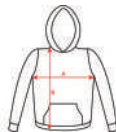

ROYLY

HOODED SWEAT

COMPOSITION

50% cotton / 50% polyester, brushed fleece , 280 g/m²

REMARKS

*Heather grey 58: 55% cotton / 40% polyester / 5% viscose. *Removable label. *D
*Available in children sizes.

SIZES

Adults:: XS · S · M · L · XL · XXL · XXXL

Kids:: 3/4 YEARS · 5/6 YEARS · 7/8 YEARS · 9/10 YEARS · 11/12 YEARS

SCHEME

SIZES

| Adults: | S | M | L | XL | XXL | XXXL |
|------------|------|------|------|------|------|------|
| LONG (A) | 48cm | 50cm | 54cm | 58cm | 62cm | 66cm |
| HEIGHT (B) | 69cm | 71cm | 73cm | 75cm | 77cm | 79cm |